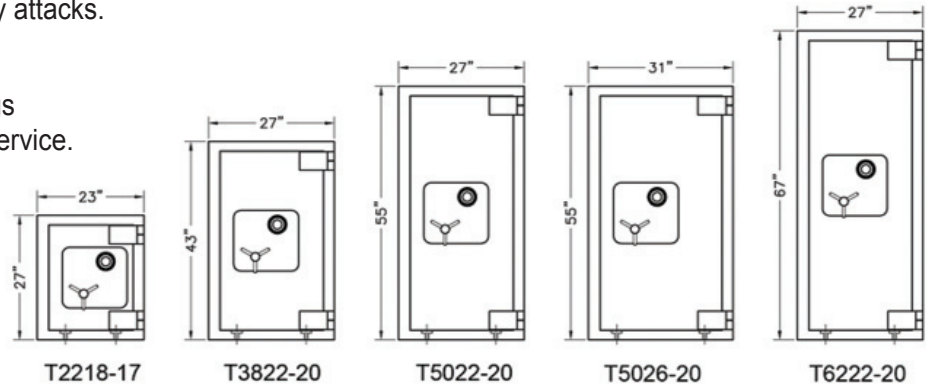

UL listed electronic digital locks, Time locks, Inner compartments / lockers.

SPECIFICATIONS

Model	Interior Dimensions (in.)			Exterior Dimensions (in.)			Capacity Ft ³	Weight lb.	Door Swing Dimensions (in)		
	Height	Width	Depth	Height	Width	Depth			Model	A	B
T2218-17	22	18	17	27	23	26	3.9	990	T2218-17	46 7/8	42 1/4
T3822-20	38	22	20	43	27	29	9.7	1,715	T3822-20	53 7/8	50 1/4
T5022-20	50	22	20	55	27	29	12.7	2,100	T5022-20	53 7/8	50 1/4
T5026-20	50	26	20	55	31	29	15.0	2,310	T5026-20	56 3/4	58 1/4
T6222-20	62	22	20	67	27	29	15.8	2,480	T6222-20	57 7/8	50 1/4

Add 2.0 in to depth for handle projection. All specifications are approximate and subject to change without notice.